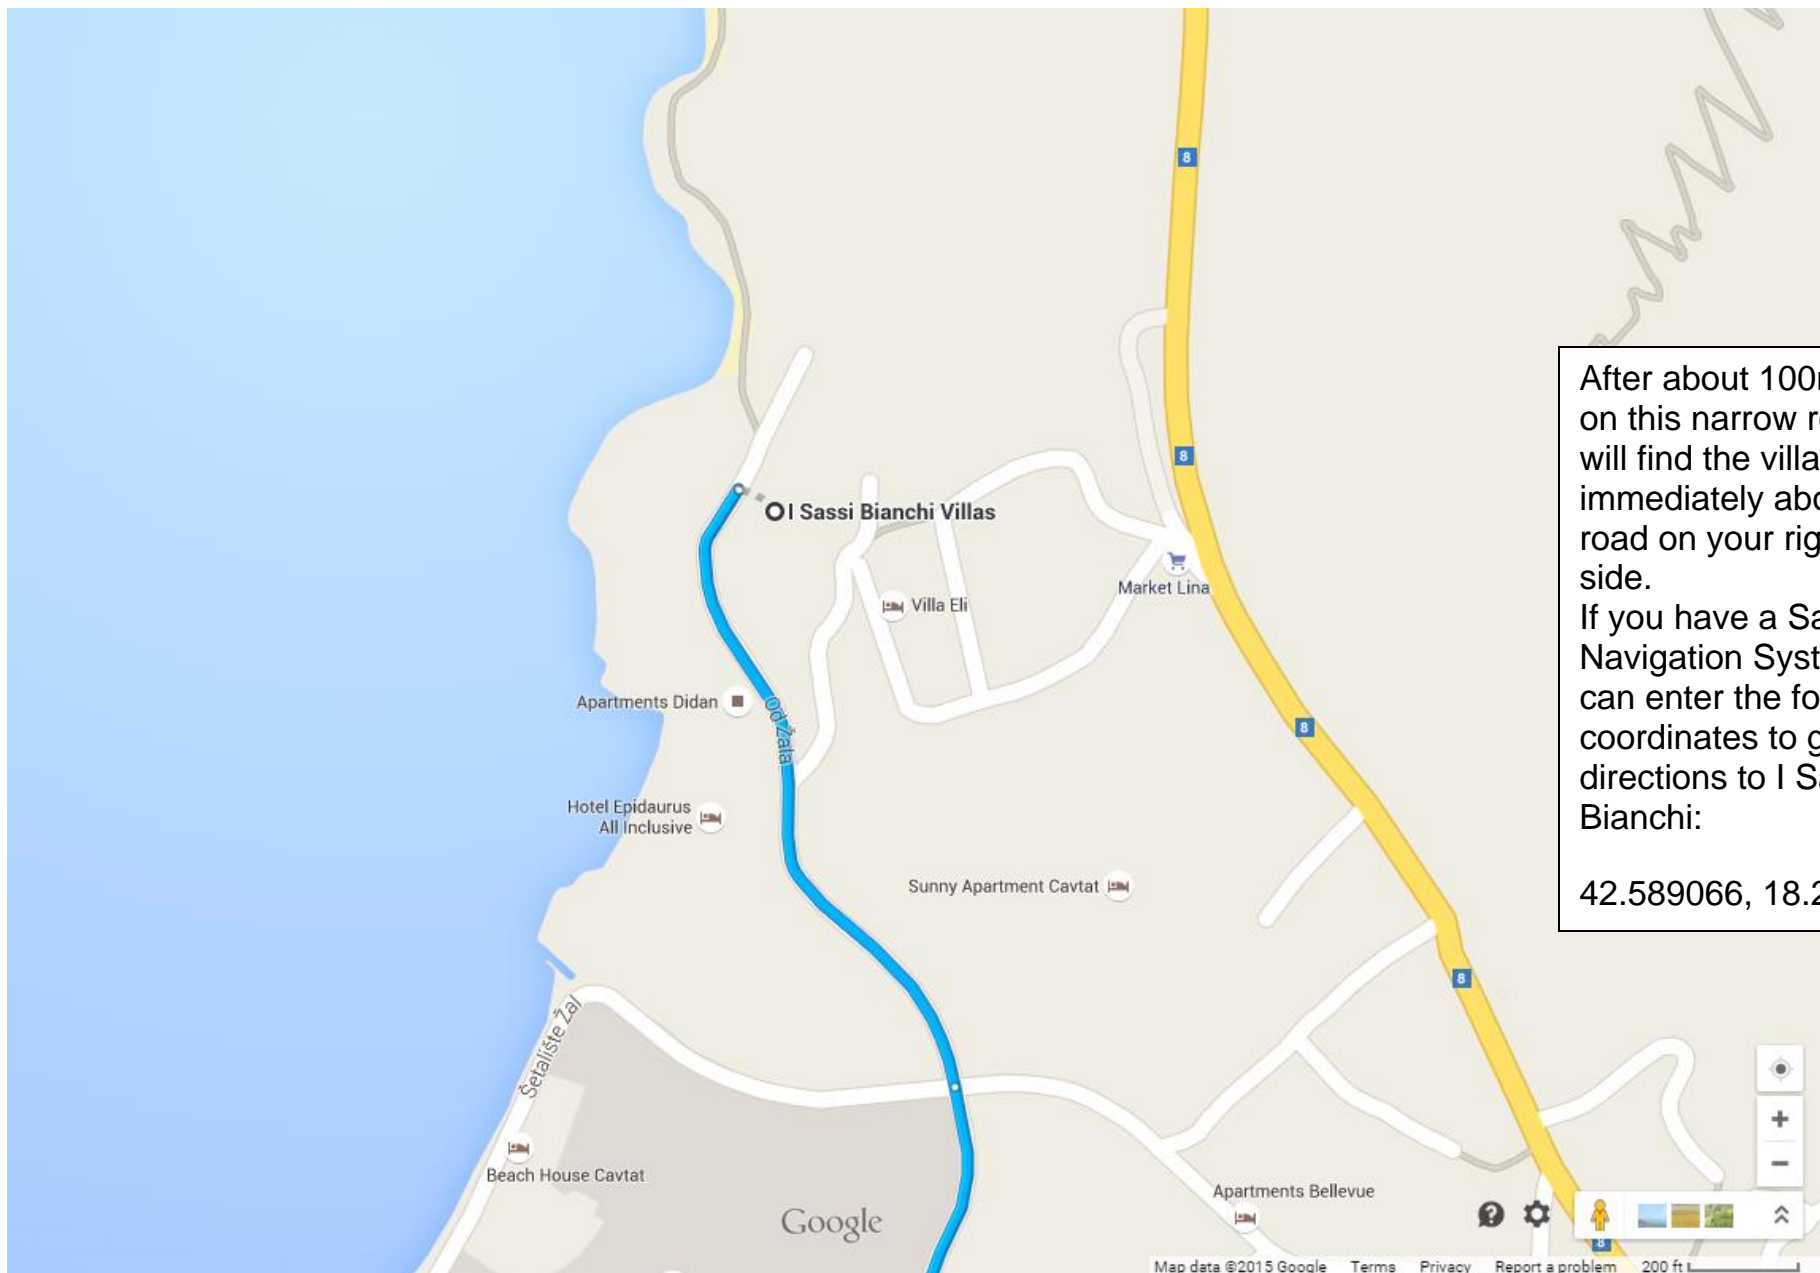

# 4 – Directions to the Villas

2024

## I SASSI BIANCHI VILLAS - CAVTAT

I SASSI BIANCHI VILLAS

Pavloviceva 13

HR-20210, Cavtat

Croatia

I Sassi Bianchi Villas are located about 6km from Dubrovnik Airport along the north shore of the bay of Cavtat. From the Airport follow the directions for Cavtat. Once in the Zvekovica village turn left still following the Cavtat signs and then turn right shortly after following the directions for Hotel Epidaurus.

Follow directions for the Hotel Epidaurus by going straight.

You will find the hotel at the end of the road on your left hand side, continue straight till the end of the parking area where you will take a more narrow road parallel to the shore.

After about 100meters on this narrow road you will find the villas immediately above the road on your right hand side.  
If you have a Satellite Navigation System you can enter the following coordinates to get directions to I Sassi Bianchi:  
  
42.589066, 18.227194