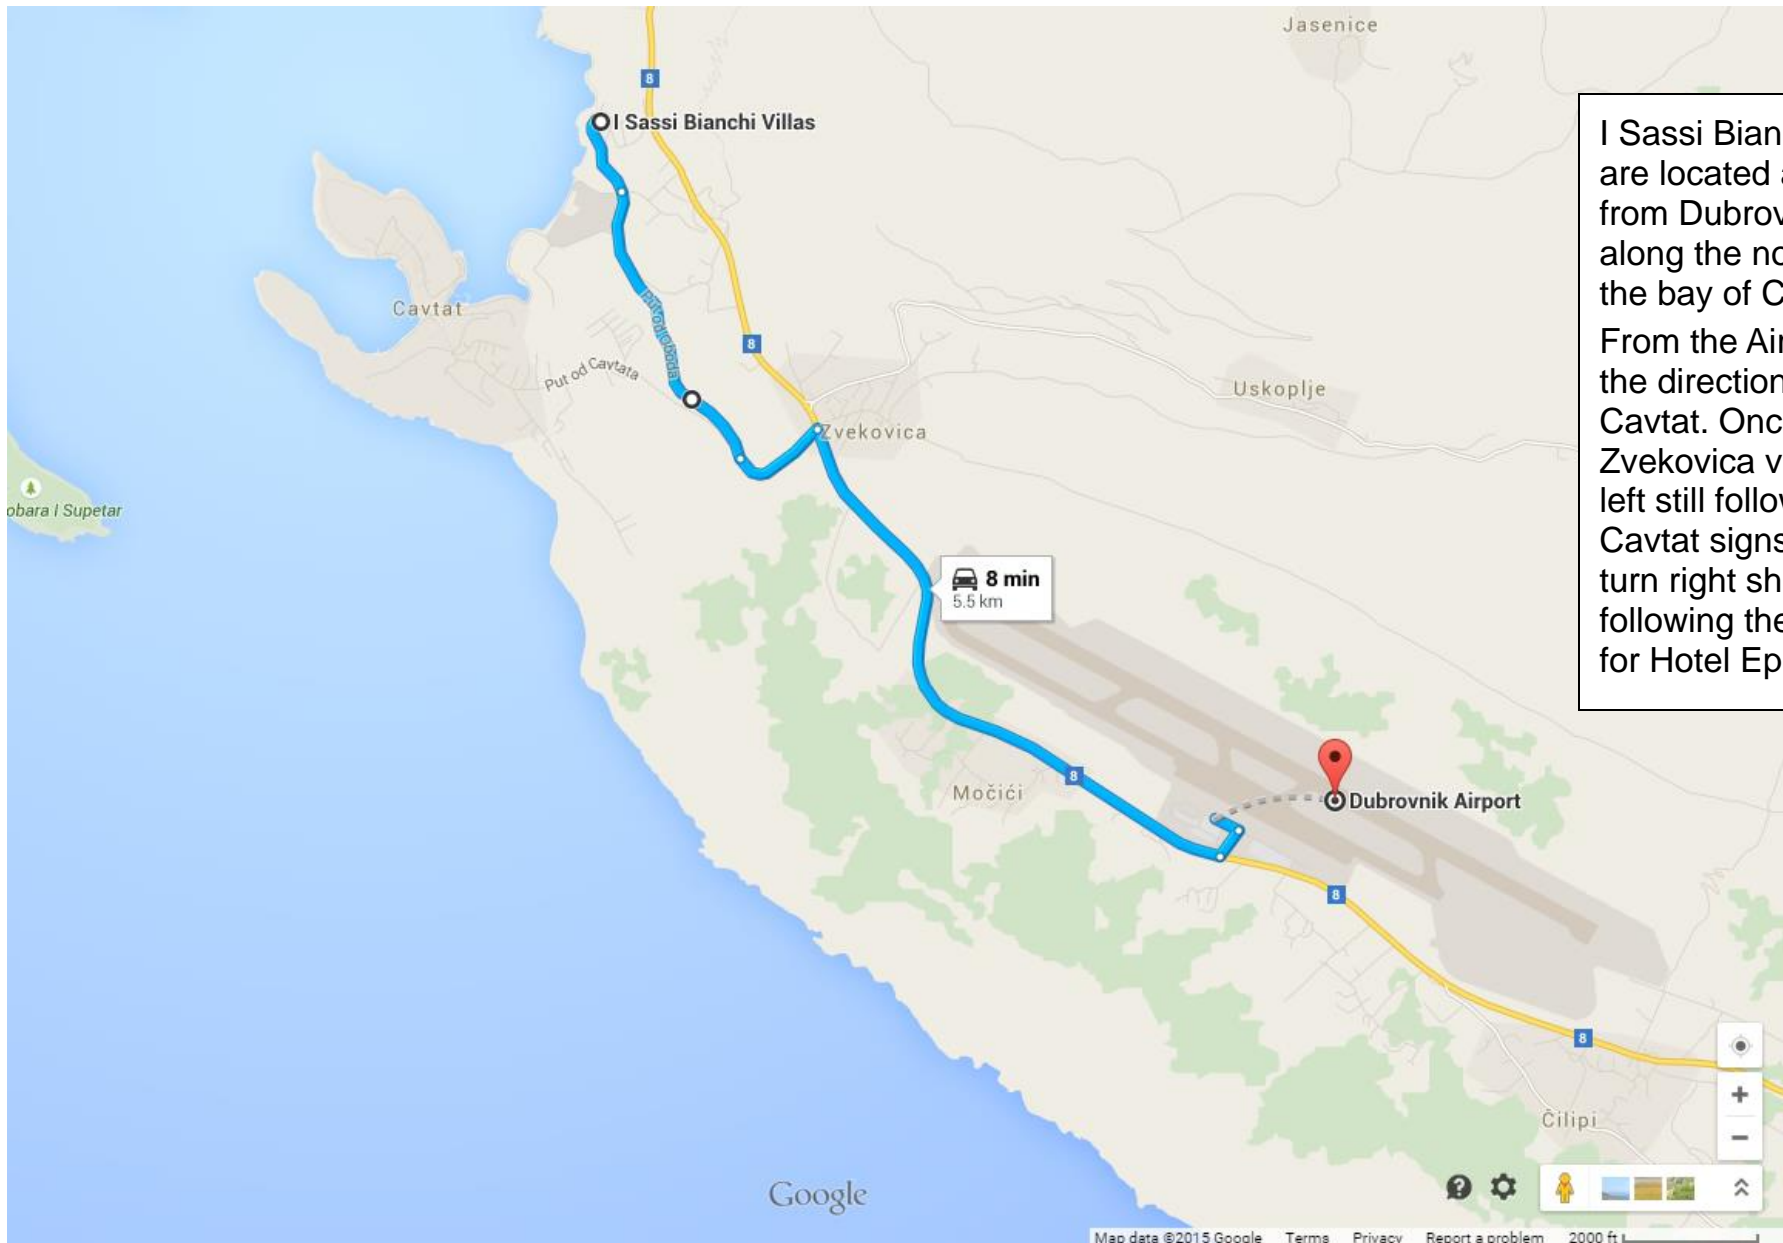

# 4 – Directions to the Villas

2024

## I SASSI BIANCHI VILLAS - CAVTAT

I SASSI BIANCHI VILLAS

Pavloviceva 13

HR-20210, Cavtat

Croatia

I Sassi Bianchi Villas are located about 6km from Dubrovnik Airport along the north shore of the bay of Cavtat. From the Airport follow the directions for Cavtat. Once in the Zvekovica village turn left still following the Cavtat signs and then turn right shortly after following the directions for Hotel Epidaurus.

Follow directions for the Hotel Epidaurus by going straight.

You will find the hotel at the end of the road on your left hand side, continue straight till the end of the parking area where you will take a more narrow road parallel to the shore.

After about 100meters on this narrow road you will find the villas immediately above the road on your right hand side.  
If you have a Satellite Navigation System you can enter the following coordinates to get directions to I Sassi Bianchi:  
  
42.589066, 18.227194