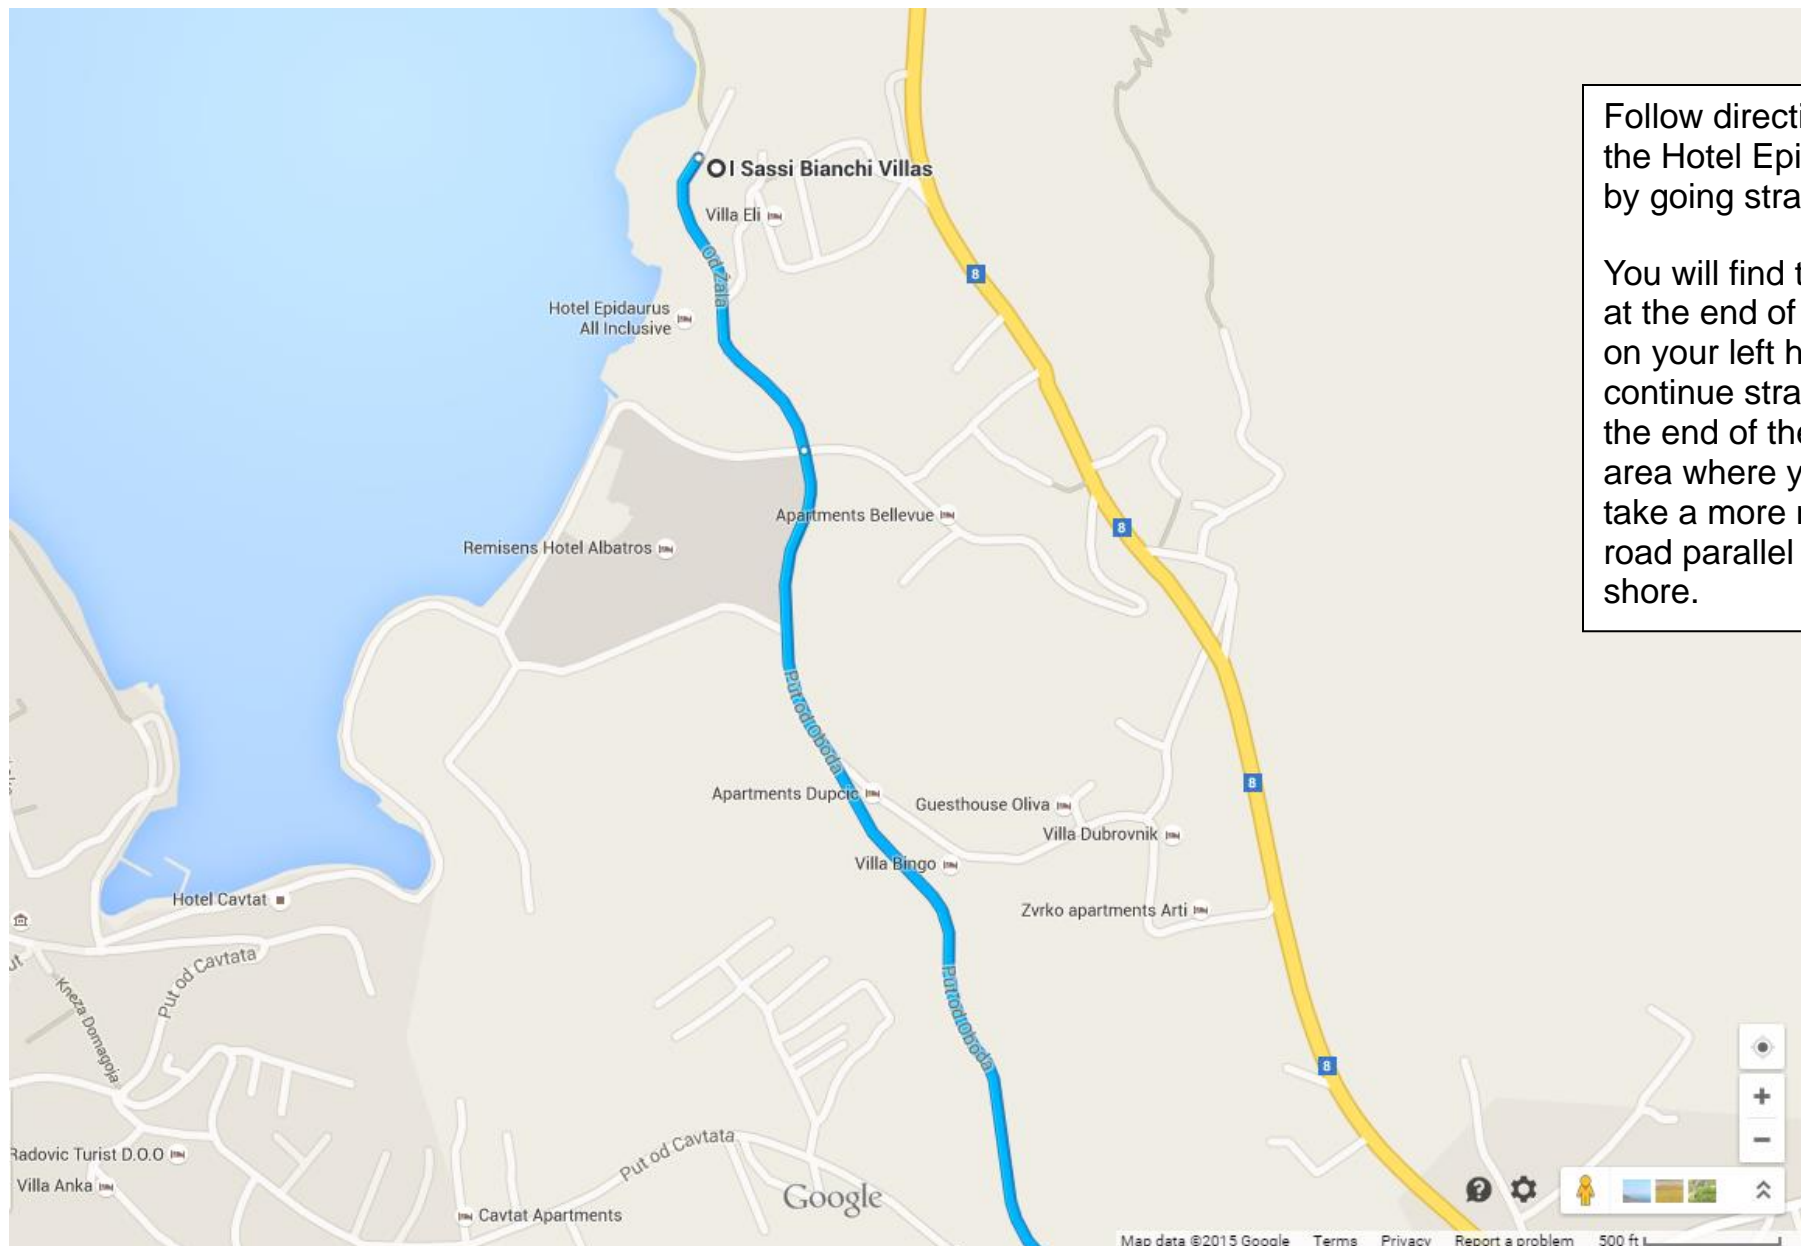

# 4 – Directions to the Villas

2024

## I SASSI BIANCHI VILLAS - CAVTAT

I SASSI BIANCHI VILLAS

Pavloviceva 13

HR-20210, Cavtat

Croatia

I Sassi Bianchi Villas are located about 6km from Dubrovnik Airport along the north shore of the bay of Cavtat. From the Airport follow the directions for Cavtat. Once in the Zvekovica village turn left still following the Cavtat signs and then turn right shortly after following the directions for Hotel Epidaurus.

Follow directions for the Hotel Epidaurus by going straight.

You will find the hotel at the end of the road on your left hand side, continue straight till the end of the parking area where you will take a more narrow road parallel to the shore.

After about 100meters on this narrow road you will find the villas immediately above the road on your right hand side.  
If you have a Satellite Navigation System you can enter the following coordinates to get directions to I Sassi Bianchi:  
  
42.589066, 18.227194