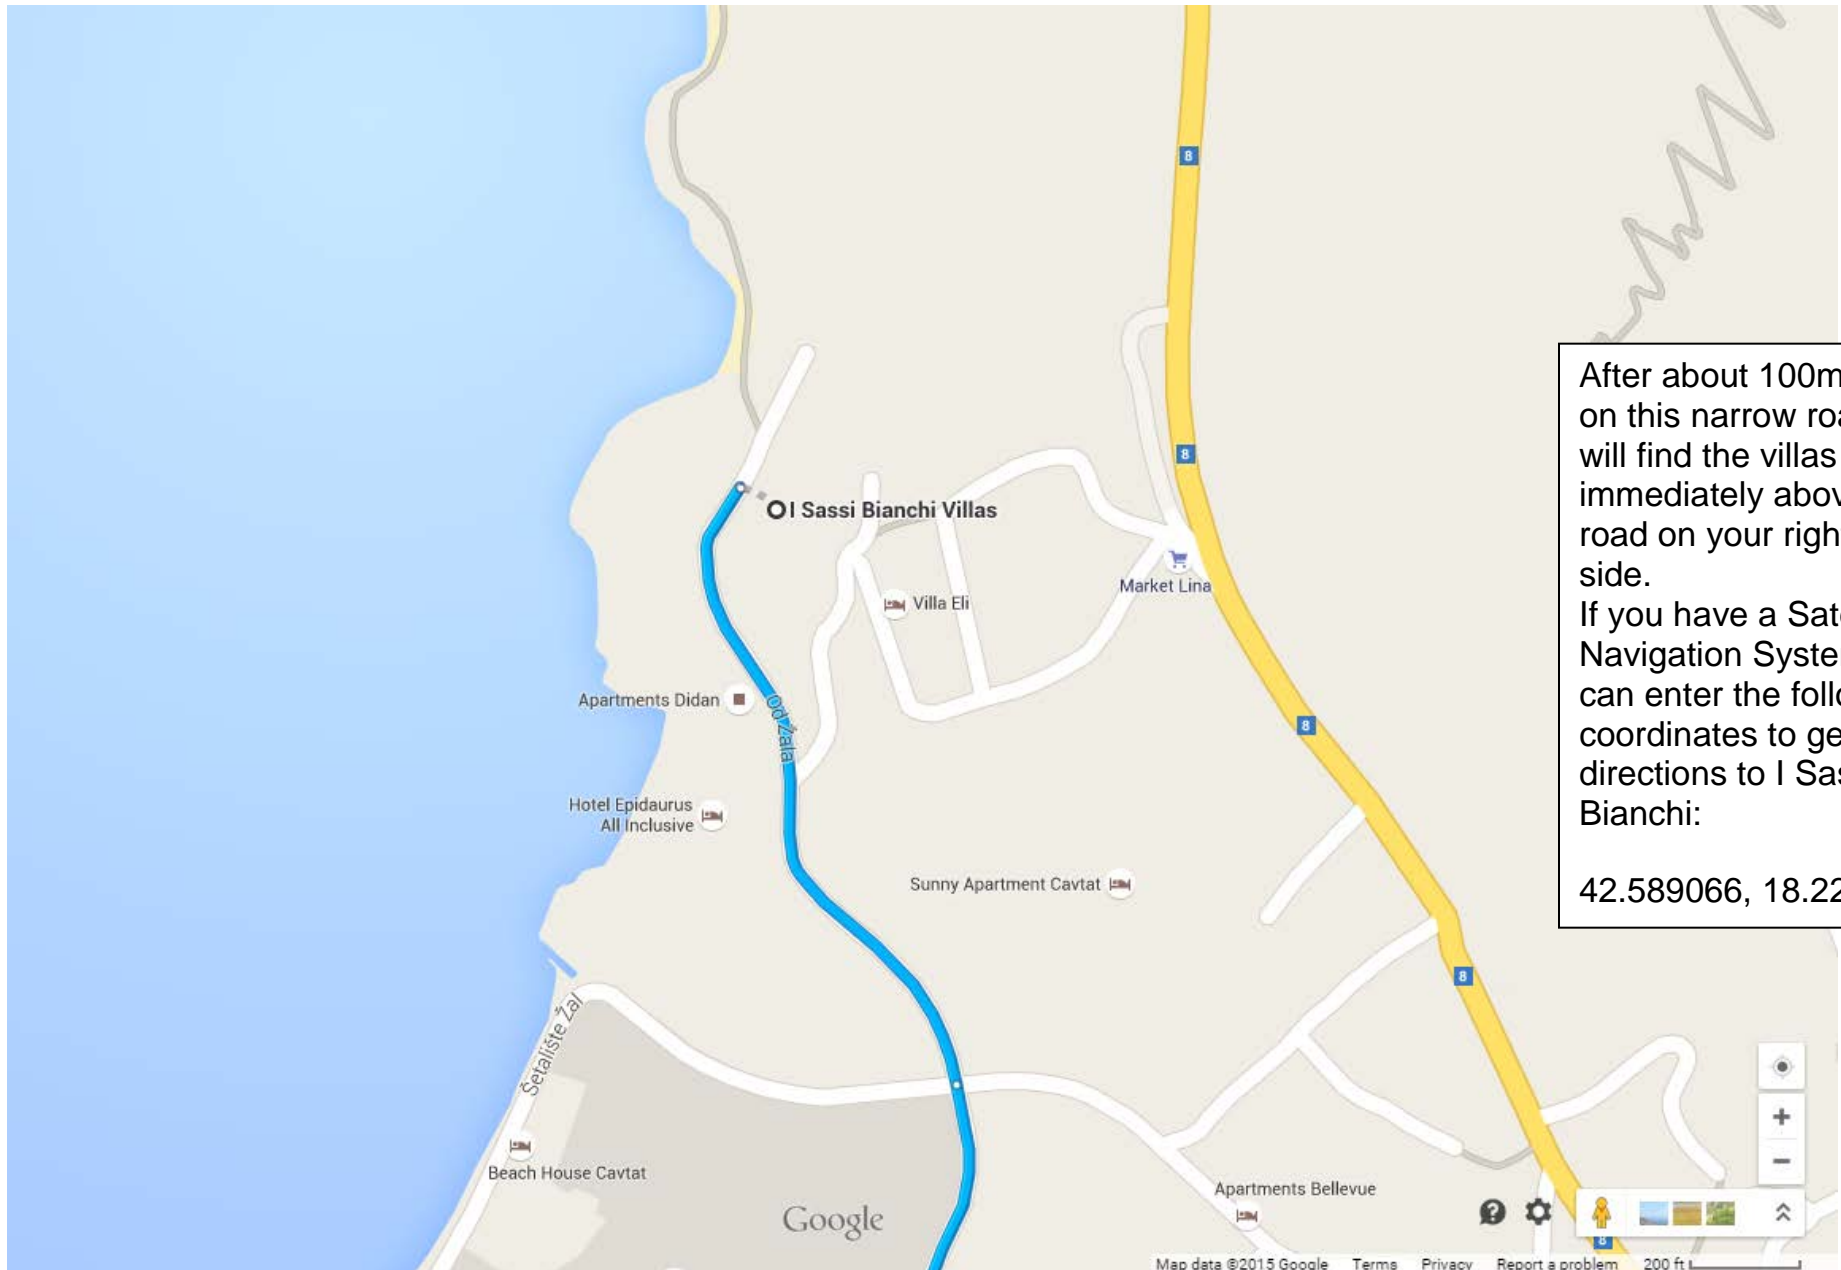

## I SASSI BIANCHI VILLAS - CAVTAT

I SASSI BIANCHI VILLAS

Pavloviceva 13

HR-20210, Cavtat

Croatia

I Sassi Bianchi Villas are located about 6km from Dubrovnik Airport along the north shore of the bay of Cavtat.

From the Airport follow the directions for Cavtat. Once in the Zvekovica village turn left still following the Cavtat signs and then turn right shortly after following the directions for Hotel Epidaurus.

Follow directions for the Hotel Epidaurus by going straight.

You will find the hotel at the end of the road on your left hand side, continue straight till the end of the parking area where you will take a more narrow road parallel to the shore.

After about 100meters on this narrow road you will find the villas immediately above the road on your right hand side.  
If you have a Satellite Navigation System you can enter the following coordinates to get directions to I Sassi Bianchi:  
42.589066, 18.227194