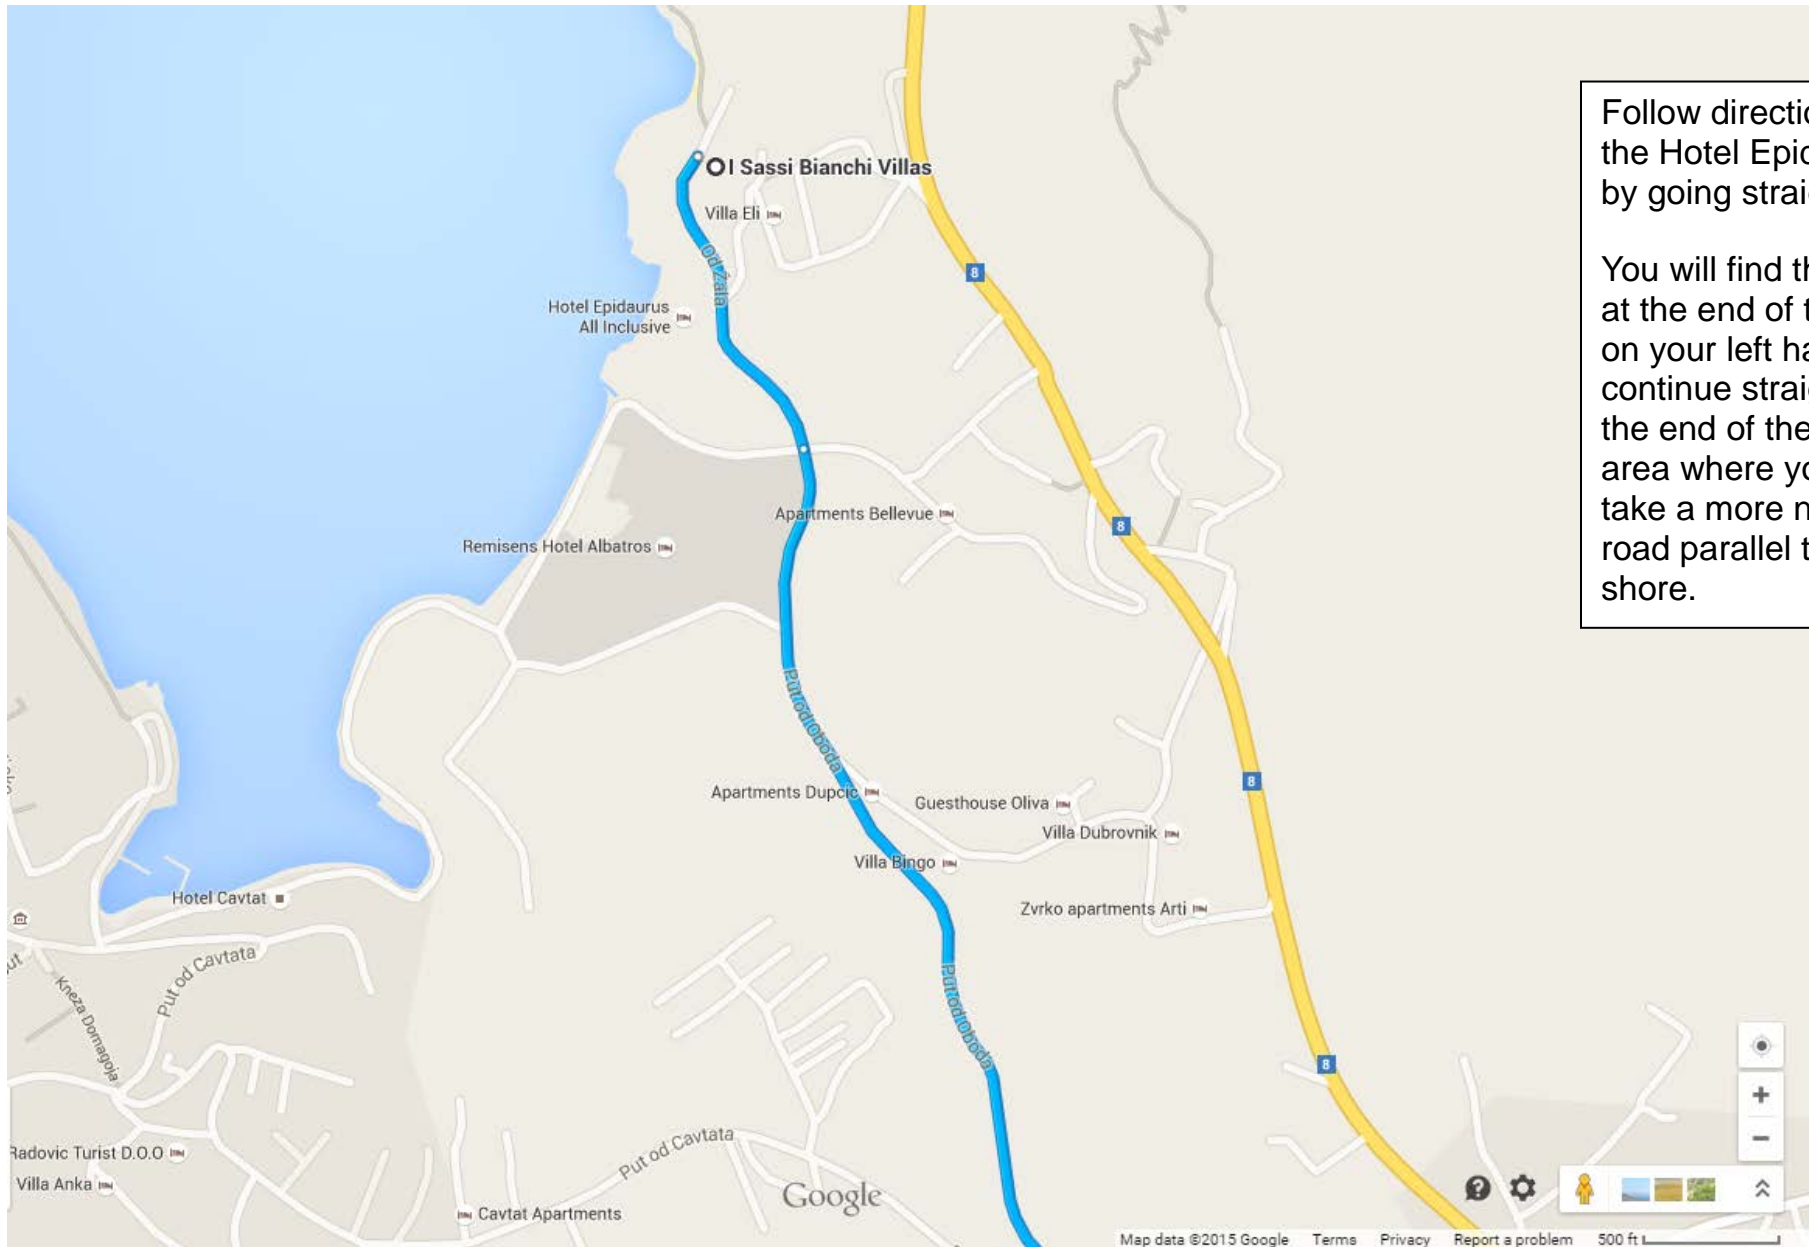

## I SASSI BIANCHI VILLAS - CAVTAT

I SASSI BIANCHI VILLAS

Pavloviceva 13

HR-20210, Cavtat

Croatia

I Sassi Bianchi Villas are located about 6km from Dubrovnik Airport along the north shore of the bay of Cavtat.

From the Airport follow the directions for Cavtat. Once in the Zvekovica village turn left still following the Cavtat signs and then turn right shortly after following the directions for Hotel Epidaurus.

Follow directions for the Hotel Epidaurus by going straight.

You will find the hotel at the end of the road on your left hand side, continue straight till the end of the parking area where you will take a more narrow road parallel to the shore.

After about 100meters on this narrow road you will find the villas immediately above the road on your right hand side.  
If you have a Satellite Navigation System you can enter the following coordinates to get directions to I Sassi Bianchi:  
42.589066, 18.227194