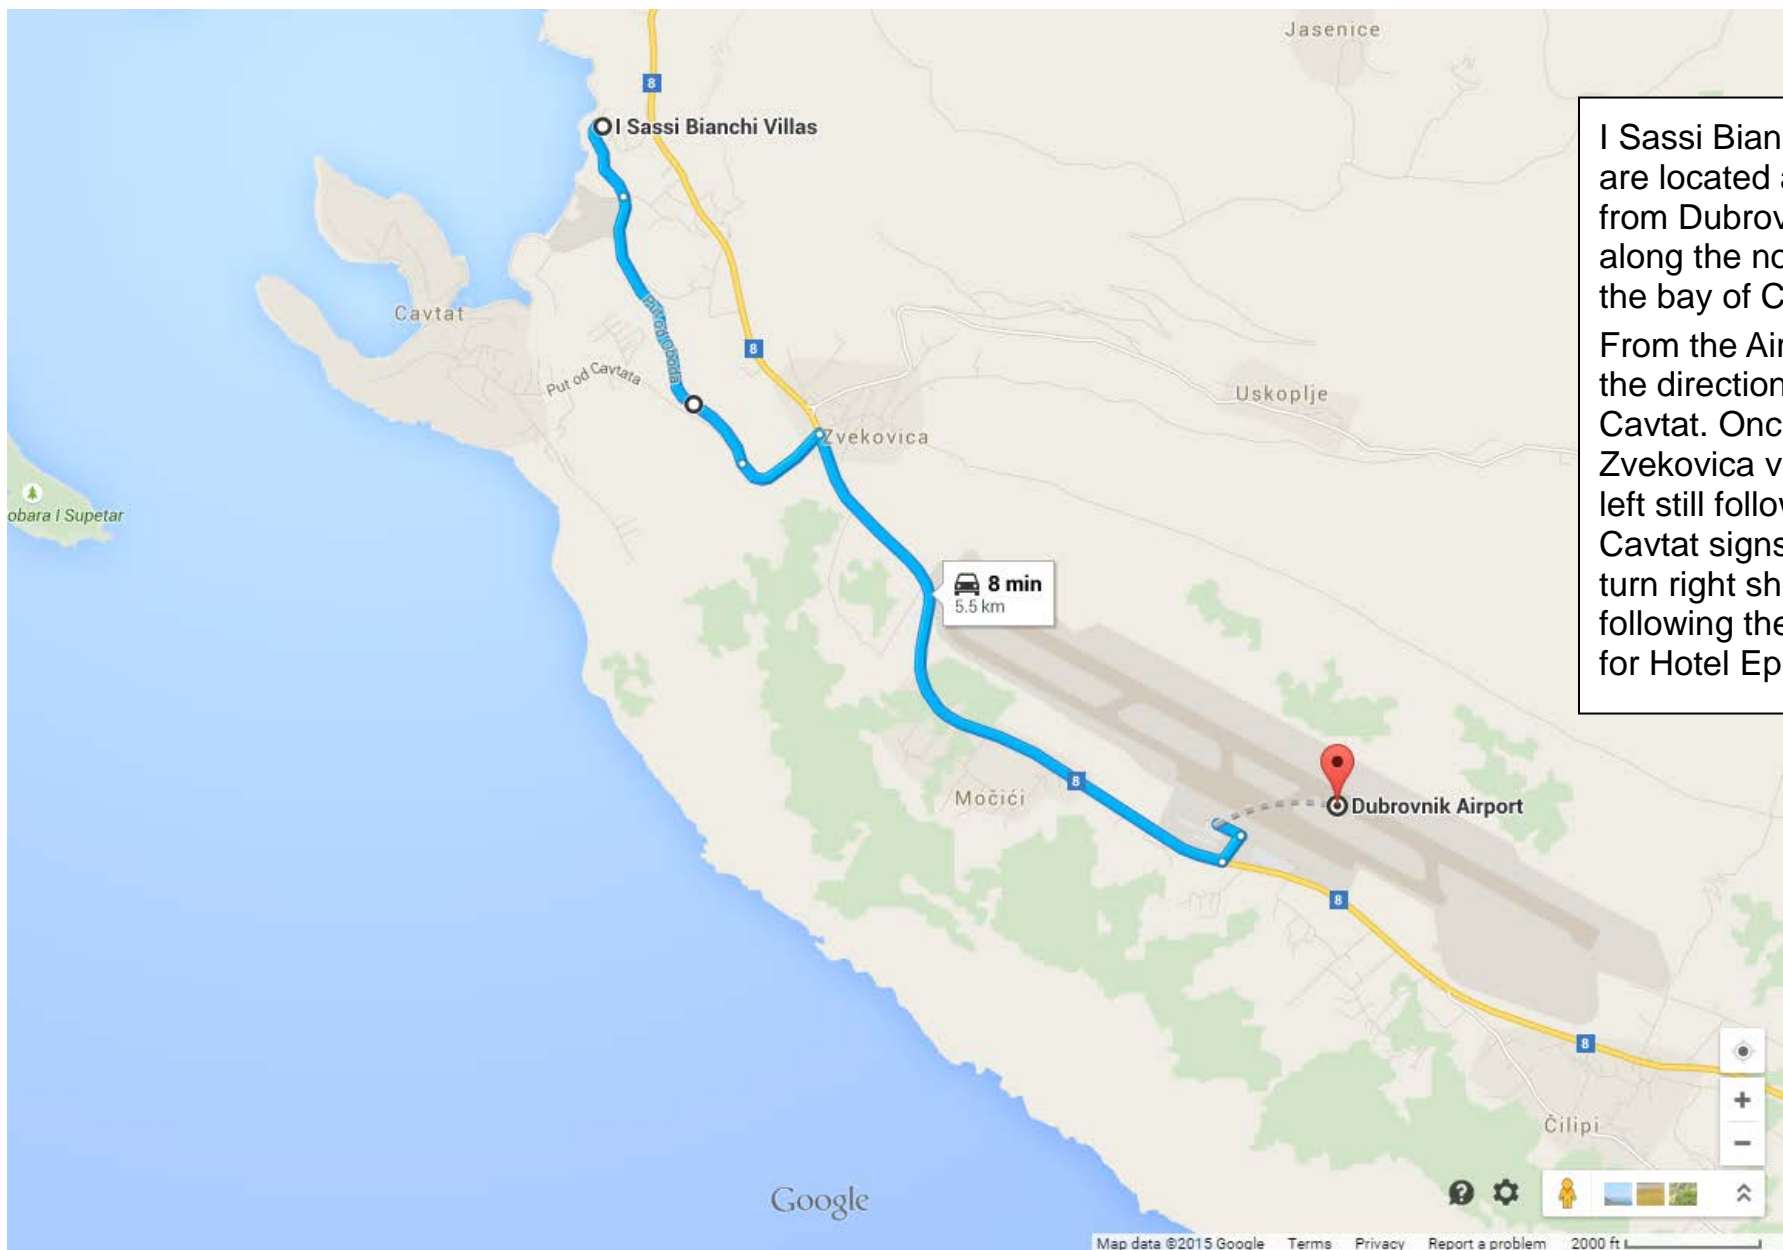

## I SASSI BIANCHI VILLAS - CAVTAT

I SASSI BIANCHI VILLAS

Pavloviceva 13

HR-20210, Cavtat

Croatia

I Sassi Bianchi Villas are located about 6km from Dubrovnik Airport along the north shore of the bay of Cavtat.

From the Airport follow the directions for Cavtat. Once in the Zvekovica village turn left still following the Cavtat signs and then turn right shortly after following the directions for Hotel Epidaurus.

Follow directions for the Hotel Epidaurus by going straight.

You will find the hotel at the end of the road on your left hand side, continue straight till the end of the parking area where you will take a more narrow road parallel to the shore.

After about 100meters on this narrow road you will find the villas immediately above the road on your right hand side.  
If you have a Satellite Navigation System you can enter the following coordinates to get directions to I Sassi Bianchi:  
42.589066, 18.227194