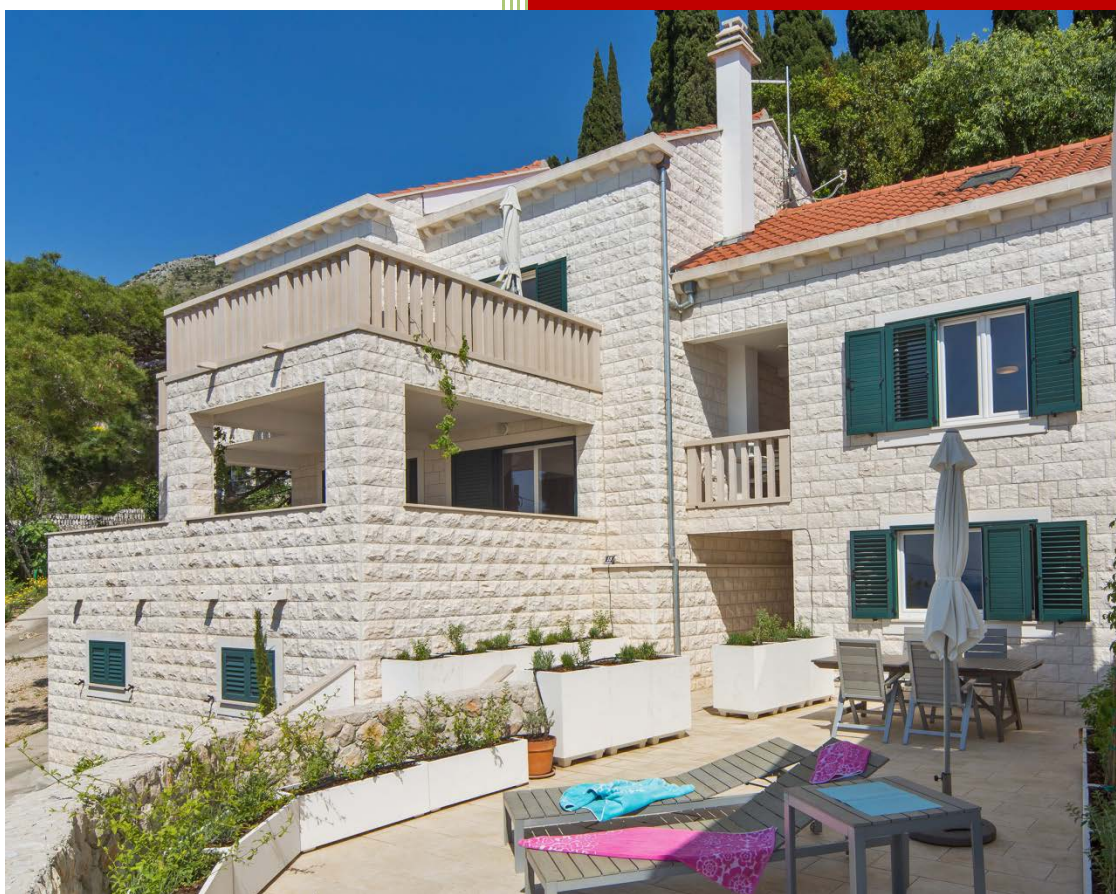

## I SASSI BIANCHI VILLAS - CAVTAT

I SASSI BIANCHI VILLAS

Pavloviceva 13

HR-20210, Cavtat

Croatia

I Sassi Bianchi Villas are located about 6km from Dubrovnik Airport along the north shore of the bay of Cavtat.